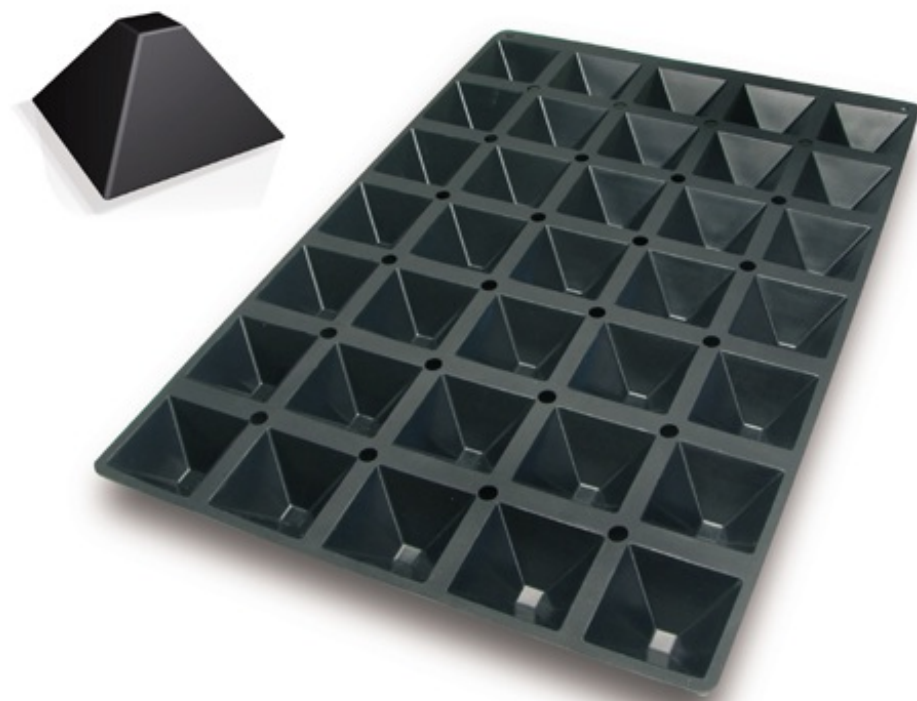

PYRAMID 35 MOULDS 60x40

Ranges:

PYRAMID 35 MOULDS 60x40 can be applied in following ranges:

- Moldes
- Reposteria

Ref.	mm	H.Mm.	ml	U.E.
66768	65X65	35	61	12