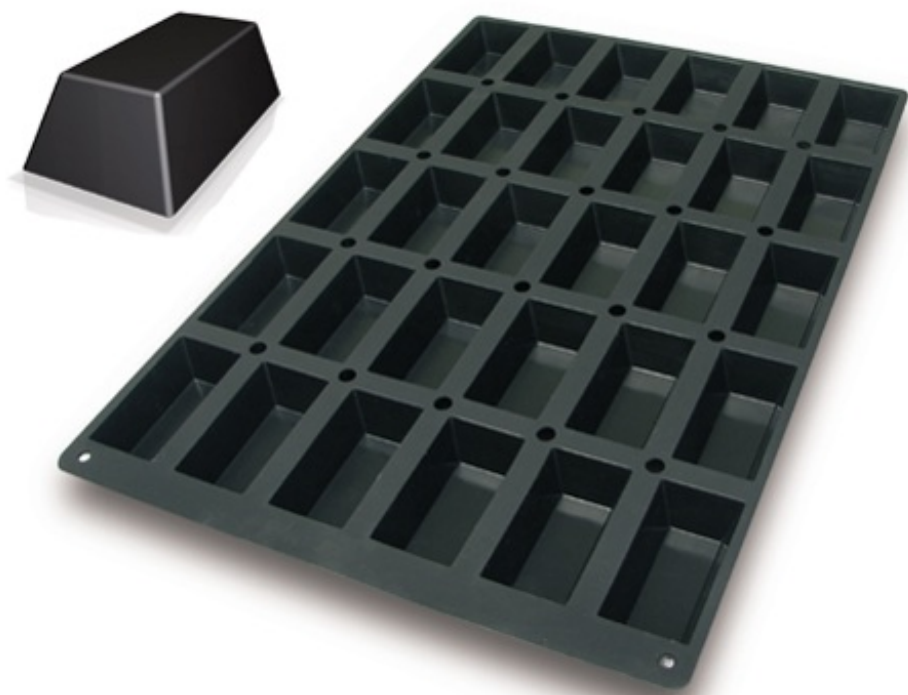

MINI CAKE 30 MOULDS 60x40

Ranges:

MINI CAKE 30 MOULDS 60x40 can be applied in following ranges:

- Moldes
- Reposteria

Ref.	mm	H.Mm.	ml	U.E.
66769	99x49	30	110	12