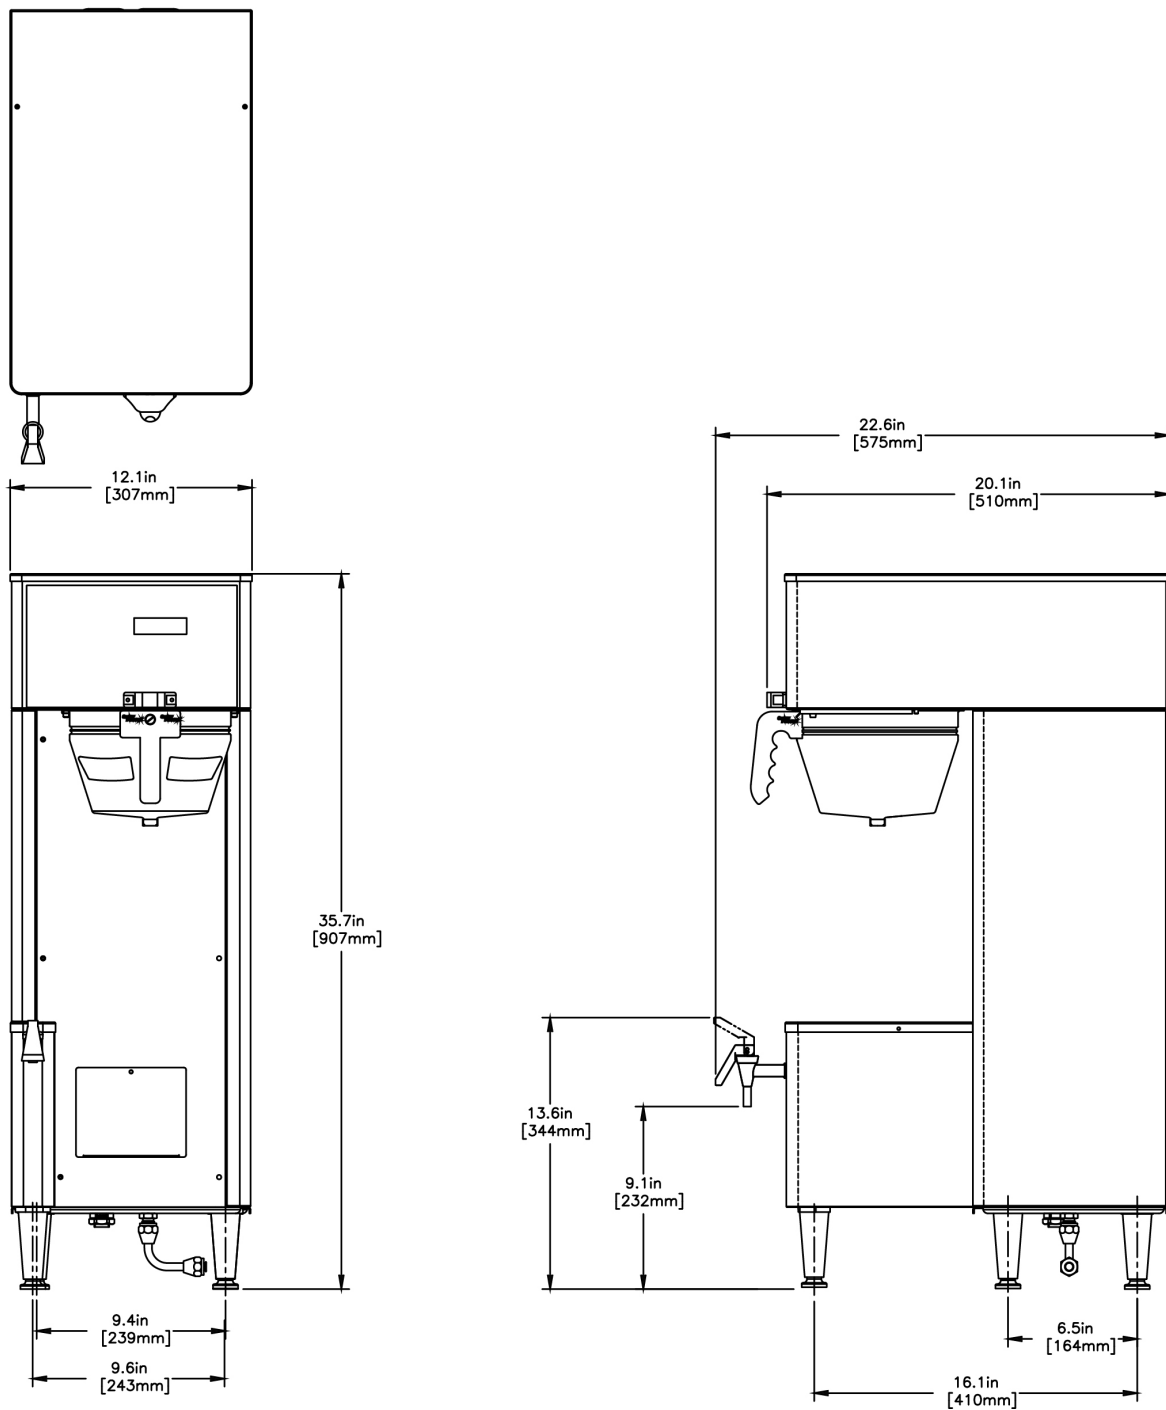

Last Updated:
05/03/2021

	Unit			Shipping				
	Height	Width	Depth	Height	Width	Depth	Weight	Volume
English	35.7 in.	12.1 in.	22.7 in.	30.8 in.	17.5 in.	26.7 in.	72.510 lbs	8.311 ft ³
Metric	90.7 cm	30.7 cm	57.7 cm	78.1 cm	44.5 cm	67.8 cm	32.891 kgs	0.235 m ³