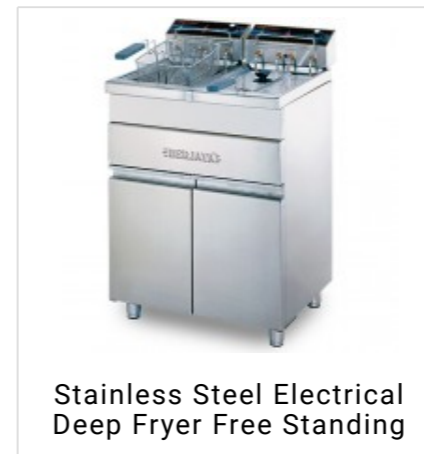

## STAINLESS STEEL ELECTRICAL DEEP FRYER (WITH OUTLET)

Product Name: Stainless Steel Electrical Deep Fryer Free Standing (FSSDF12)

- Thermostatically controlled to required temperature.
- Flip up control panel for easy cleaning.
- Stainless steel exterior design, hygienic & easy to keep clean
- Basket with insulated handle hygienic and long lasting.
- Pilot light.
- Stainless steel oil pan.
- Basket support for dripping.
- Over heat reset switch - prevents over heating

Stainless Steel Electrical Deep Fryer (SDF12)

Stainless Steel Electrical Deep Fryer (SDF12D)

Stainless Steel Electrical Deep Fryer Free Standing

Stainless Steel Electrical Deep Fryer Free Standing

Description									
MODEL	Pan Capacity (Litres)	Product Dimension (L x W x H) mm	Packing Dimension (L x W x H) mm	Basket Dimension (L x W x H) mm	Weight (kg)	Thawad Chips Production (Kg / Hr)	Power (kW)	Packing Volume (m <sup>3</sup> )	Voltage, Frequency (V, Hz)
<b>SDF12</b>	9	310 x 550 x 440	360 x 630 x 500	200 x 240 x 100	13.5	18	5.5	0.11	380 ~ 415, 50/60
<b>SDF12D</b>	9 x 2	640 x 550 x 440	630 x 690 x 500	200 x 240 x 100	27	36	5.5 x 2	0.22	380 ~ 415, 50/60
<b>FSSDF12</b>	9	310 x 590 x 990	360 x 650 x 930	200 x 240 x 100	25	27	5.5	0.18	380 ~ 415, 50/60
<b>FSSDF12D</b>	9 x 2	640 x 590 x 990	700 x 650 x 950	200 x 240 x 100	45	43	5.5 x 2	0.41	380 ~ 415, 50/60