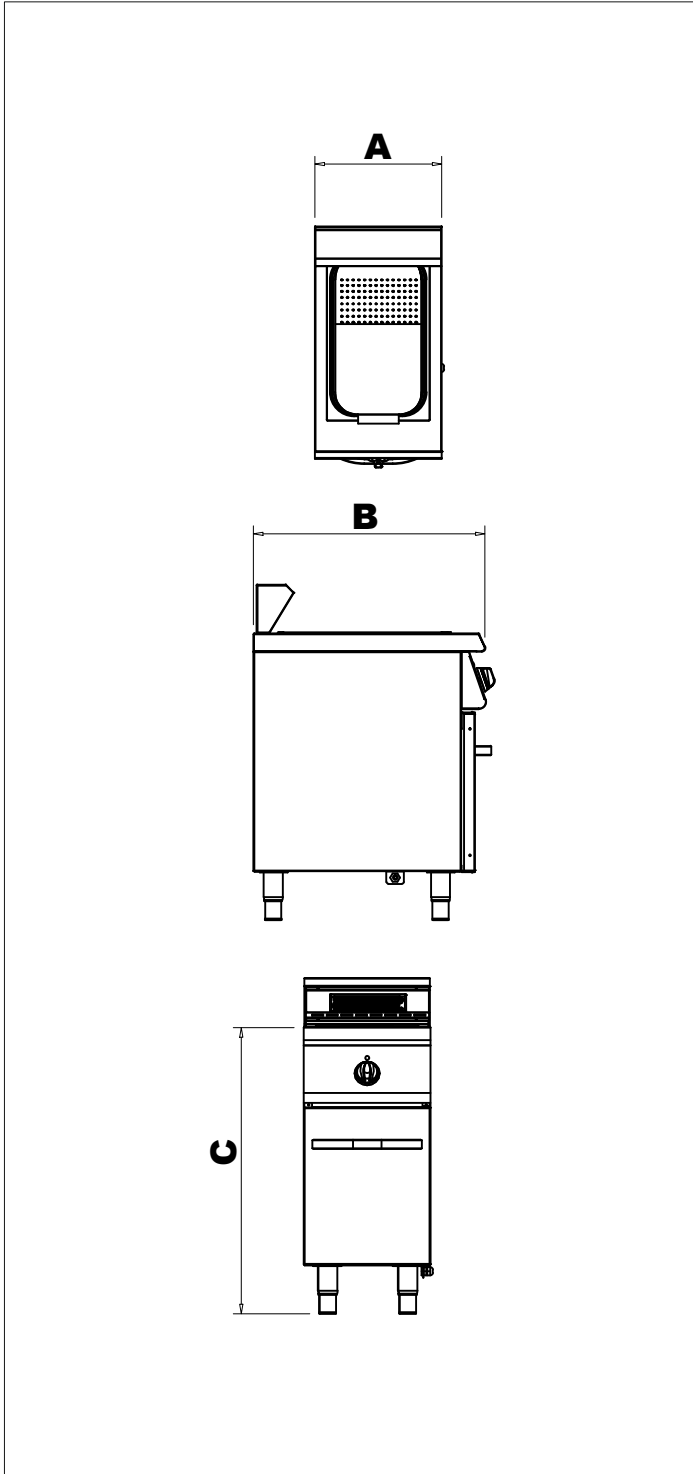

## G7D100E

Code	G7D100E
Width (A)	400
Dept (B)	730
Hight (C)	900
Electrical Inlet	230 V 1N PE
Power	0,85 kW
Weight (kg)	51
Volume (m <sup>3</sup> )	65