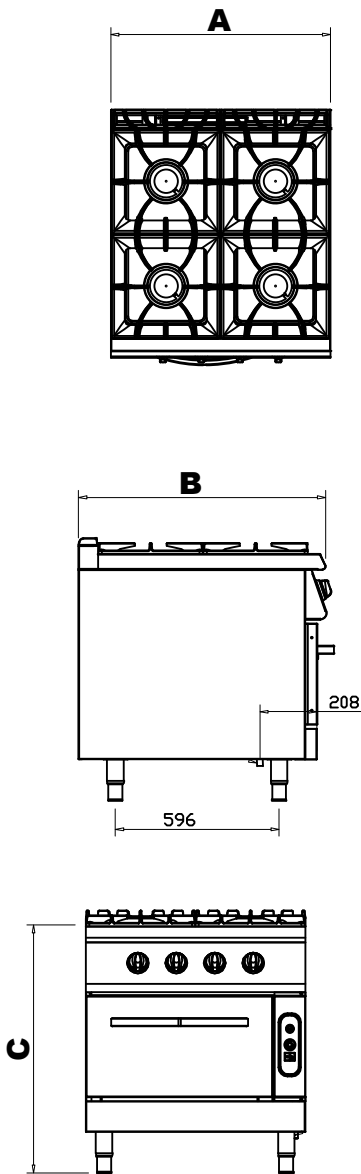

## Construction

APPROVAL: \_\_\_\_\_

Gas Cooker 38 kW

**G9K210G**

Code	G9K210G
Width (A)	800
Dept (B)	900
Hight (C)	900
Gas Inlet	R 1/2"
Power	38 kW
Weight (kg)	145
Volume (m <sup>3</sup> )	1,05