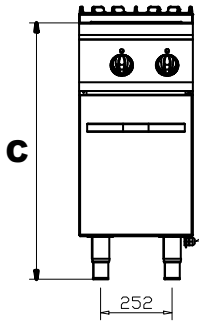

General Features

- Stainless steel body
- Easy to clean and hygenic
- Ergonomic design
- Adjustable legs
- Long life
- Safety Thermostat
- Water drainage top

Product Highlighting Details

- The dimensions of the pool are according to the GN Sizes
- Safety thermostat
- Unscratchable and enameled cast iron back grate
- Cupboard with door
- Thermostatic temperature control
- Stainless steel tube heaters under the pool
- Indicator lights when reaching to the required temperature
- Operating temperature range (30-90 ° C)

Construction

APPROVAL: _____

Sauce bain marie 2 kW

G9S100E

Kod - Code	G9S100E
Geniřlik - Width (A)	400
Derinlik - Dept (B)	900
Yükseklik - Hight (C)	900
Elektrik Giriř - Electrical Inlet	230 V 1N PE
Güç - Power	2 kW
Ağırlık - Weight (kg)	65
Hacim - Volume (mm ³)	0,56