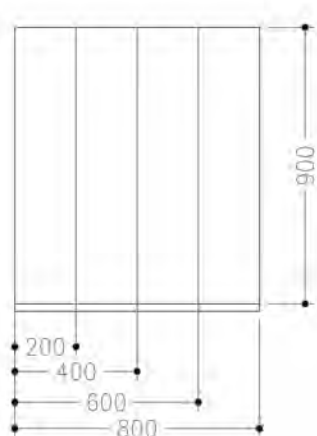

Family
COOKING EQUIPMENT STAR 90

Section
NEUTRAL UNITS

Model
NEN94

Code
CR0591500

400 MM NEUTRAL TOP UNIT

Neutral top unit without drawer, constructed in AISI 304 stainless steel, 20/10 thick top. Worktop without flue apertures. Designed for insertion of water column accessory. Fully sealed underside.

Technical data

Width mm:	400	Internal dim. oven mm:	
Depth mm:	900	Oven capacity:	
Height mm:	250	Oven power kW:	
Weight kg.:	29.00	Qty heating zones:	
Volume m ³ :	0.22	Plate dim. mm:	
Power supply:		Dim. heating zone mm:	
Gas power kW:		Qty tank:	
Electric power kW:		Tank dim. mm:	
		Tank capacity l:	

Family
COOKING EQUIPMENT STAR 90

Section
NEUTRAL UNITS

Model
NEN94

Code
CR0591500

400 MM NEUTRAL TOP UNIT

Legend

(E) Socket 1:

(E) Socket 2: